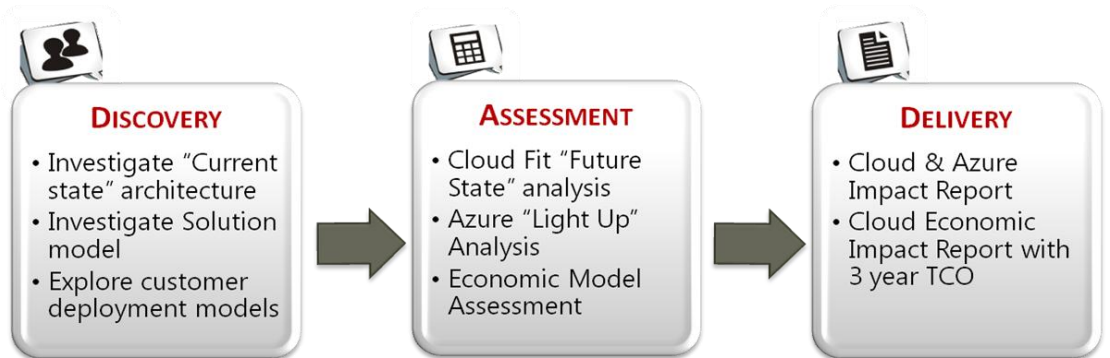

WINDOWS AZURE ASSESSMENT

Cloud Computing Assessment enables businesses to analyze the viability of cloud computing and assess the economic impact of the Windows Azure platform. This engagement will enable creation of a practical roadmap for Azure adoption including migration, co-existence and integration strategy for existing assets.

ASSESSMENT GOALS

- Articulate the benefits of the cloud model and compare against other platforms
- Analyze the business impact of Windows Azure
- Develop customized roadmap for Azure adoption

ASSESSMENT HIGHLIGHTS

- Business and Technical sessions to drive Cloud and Azure awareness
- Create Cloud Feasibility Plan using the "Cloud Fit Analysis" framework
- Analyze the economic benefits of moving applications to the cloud using Windows Azure
- Develop a comprehensive roadmap to transition applications to Azure

GET STARTED

To sign up for a Cloud and Windows Azure Assessment, email sales@cumulux.com or visit www.cumulux.com/microsoft-azure.html for more details

SERVICE OFFERINGS

Strategy Services
Cloud Assessment Services
Architecture Services
Development Services
Education Services

Category	Score
Capacity	4
Integration	3
Compliance	3
Security	3
Privacy	4
Availability	3
Performance	3
Operational Accessibility	3
Technologies	4
Mobile Accessibility	3
Online Accessibility	3
Storage Services	3
Application Services	3
Deployment	4
Technology Roadmap	4